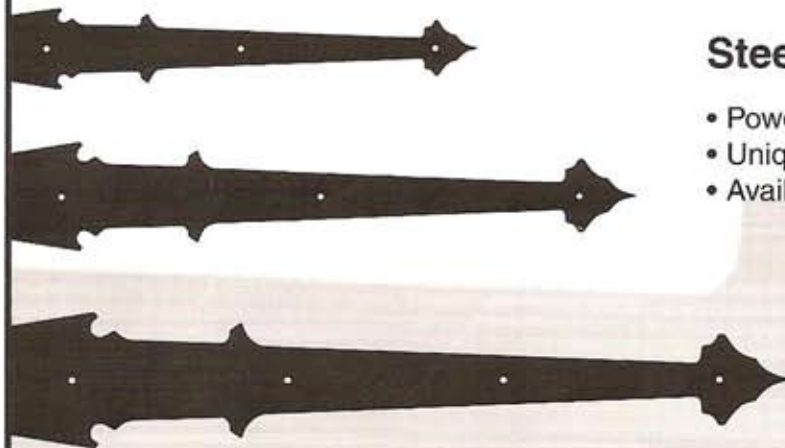

Wilton

Plastic Hinges

961600	10624	- 24" Strap Hinge - Plastic	24 inch
961610	10630	- 30" Strap Hinge - Plastic	30 inch
961700	10724	- 24" Heritage Hinge - Plastic	24 inch
961710	10730	- 30" Heritage Hinge - Plastic	30 inch
961800	10830	- 30" Wilton Hinge - Plastic	24 inch
961900	10930	- 30" Salem Hinge - Plastic	30 inch

CARRIAGE DOOR HARDWARE!

Steel Hinges - Powder Coated Steel Strap Hinge

- Powder coated for quality and durability
- Unique Black Hammertone finish
- Available in three sizes, 18, 24 and 30 inch

222450 CDH-SH18 - 18 inch
222455 CDH-SH24 - 24 inch
222460 CDH-SH30 - 30 inch