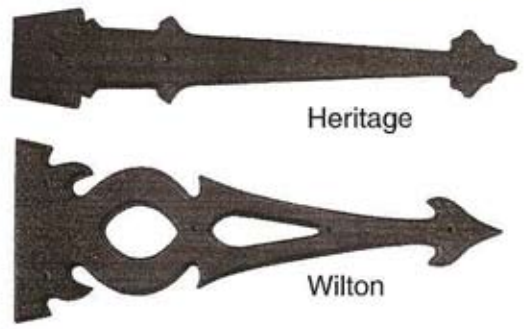

Doors Are Us
564-4254w 988-5979fax
doors@dock.net

Hammered Iron Look

Hinge

Studs

Door Knocker

Lift Handle

HINGES

222425 CDH-H16 16 inch Iron Spear Strap Hinge 16 inch

ACCESSORIES

222430 CDH-N5 Iron Door Knocker

222435 CDH-L7 Iron FDL 7 inch Lift Handle 7 inch

222440 CDH-HS1 Iron Door Studs

Plastic Hinges

Strap

Salem

Heritage

Wilton

Plastic Hinges

961600	10624	- 24" Strap Hinge - Plastic	24 inch
961610	10630	- 30" Strap Hinge - Plastic	30 inch
961700	10724	- 24" Heritage Hinge - Plastic	24 inch
961710	10730	- 30" Heritage Hinge - Plastic	30 inch
961800	10830	- 30" Wilton Hinge - Plastic	24 inch
961900	10930	- 30" Salem Hinge - Plastic	30 inch